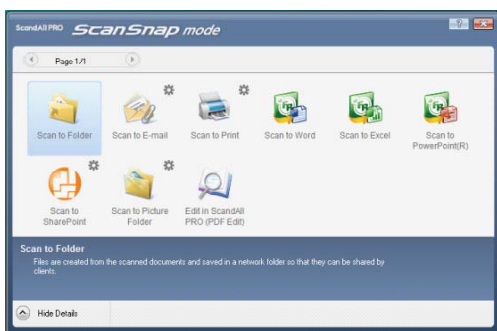

Datasheet Fujitsu fi-6240Z Scanner

fi-6240Z
Image Scanner

High Speed Colour Duplex Scanner with Flatbed

- 120 images per minute duplex scanning speed @200 dpi B&W, greyscale or colour
- Auto colour detection, blank page deletion, auto cropping and auto de-skew
- 50 page automatic document feeder
- Ultrasonic multi-feed detection
- Includes network management software
- 1 year advance exchange warranty

Scan directly to PDF and other formats with the new ScanSnap Mode

Technical details

Key Specifications

Scanner type:	ADF (Automatic Document Feeder) with flatbed, Simplex / Duplex, Colour / Greyscale / Black & White
Light source / image sensor:	White cathode discharge lamp / Dual colour CCDs (Charge Coupled Device)
Scanning range:	ADF: Maximum: 8.5" x 14" (up to 120" in long document mode)
	Minimum: 2.0" x 3.0", portrait
	Flatbed: Maximum: 8.5" x 11.6"
Paper weight (thickness):	11 to 56 lb. (business cards: 34 to 56 lb.)
	Supports up to 3 ISO7810 flat cards or 1 embossed card
ADF capacity:	50 Sheets
Scanning speed (Letter, Portrait):	60 ppm / 120 ipm at 200 dpi, (colour, greyscale or black & white)
Optical resolution:	600 DPI
Background colour:	Black or white (auto-switching)
Drivers:	TWAIN and ISIS™
Multi-feed detection:	Ultrasonic
Interface:	USB2.0 / B TYPE / Ultra SCSI
Automated features:	ScanSnap Mode (Auto crop, Auto de-skew, Auto colour detection, Blank page deletion)
	Multi-feed detection: Standard; Ultrasonic multi-feed detection sensor
	TWAIN functions: Auto crop, Auto de-skew, Auto colour detection, Blank page deletion, Punch hole removal, Dropout colour: Selectable dropout colour (red, green, blue, or none)
Centralized administration:	Software update, configuration update, user roaming, remote operation