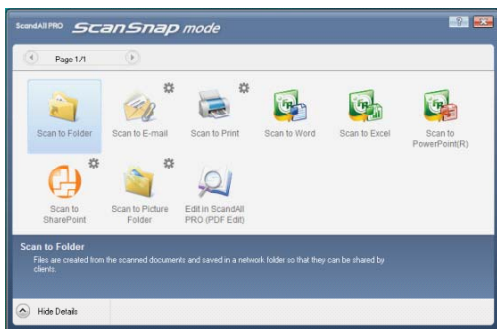

Datasheet

Fujitsu fi-6140Z Scanner

fi-6140Z
Image Scanner

High Speed Colour Duplex Scanner

- 120 images per minute duplex scanning speed @200 dpi B&W, greyscale or colour
- Auto colour detection, blank page deletion, auto cropping and auto de-skew
- 50 page automatic document feeder
- Ultrasonic multi-feed detection
- Includes network management software
- 1 year advance exchange warranty

Scan directly to PDF and other formats with the new ScanSnap Mode

▪ *fi-6140Z with Imprinter option*

Technical details

fi-6140Z Image Scanner

Key Specifications

Scanner type:	ADF (Automatic Document Feeder), Simplex / Duplex, Colour / Greyscale / Black & White
Light source / image sensor:	White cathode discharge lamp / Dual colour CCDs (Charge Coupled Device)
Scanning range:	Maximum: 8.5" x 14" (up to 120" in long document mode) Minimum: 2.0" x 3.0", portrait
Paper weight (thickness):	11 to 56 lb. (business cards: 34 to 56 lb.) Supports up to 3 ISO7810 flat cards or 1 embossed card
ADF capacity:	50 Sheets
Scanning speed (Letter, Portrait):	60 ppm / 120 ipm at 200 dpi, (colour, greyscale or black & white)
Optical resolution:	600 DPI
Background colour:	Black or white (auto-switching)
Drivers:	TWAIN and ISIS™
Multi-feed detection:	Ultrasonic
Interface:	USB2.0/ B TYPE, Ultra SCSI
Automated features:	ScanSnap Mode (Auto crop, Auto de-skew, Auto colour detection, Blank page deletion) Multi-feed detection: Standard; Ultrasonic multi-feed detection sensor TWAIN functions: Auto crop, Auto de-skew, Auto colour detection, Blank page deletion, Punch hole removal, Dropout colour: Selectable dropout colour (red, green, blue, or none)
Centralized administration:	software update, configuration update, user roaming, remote operation